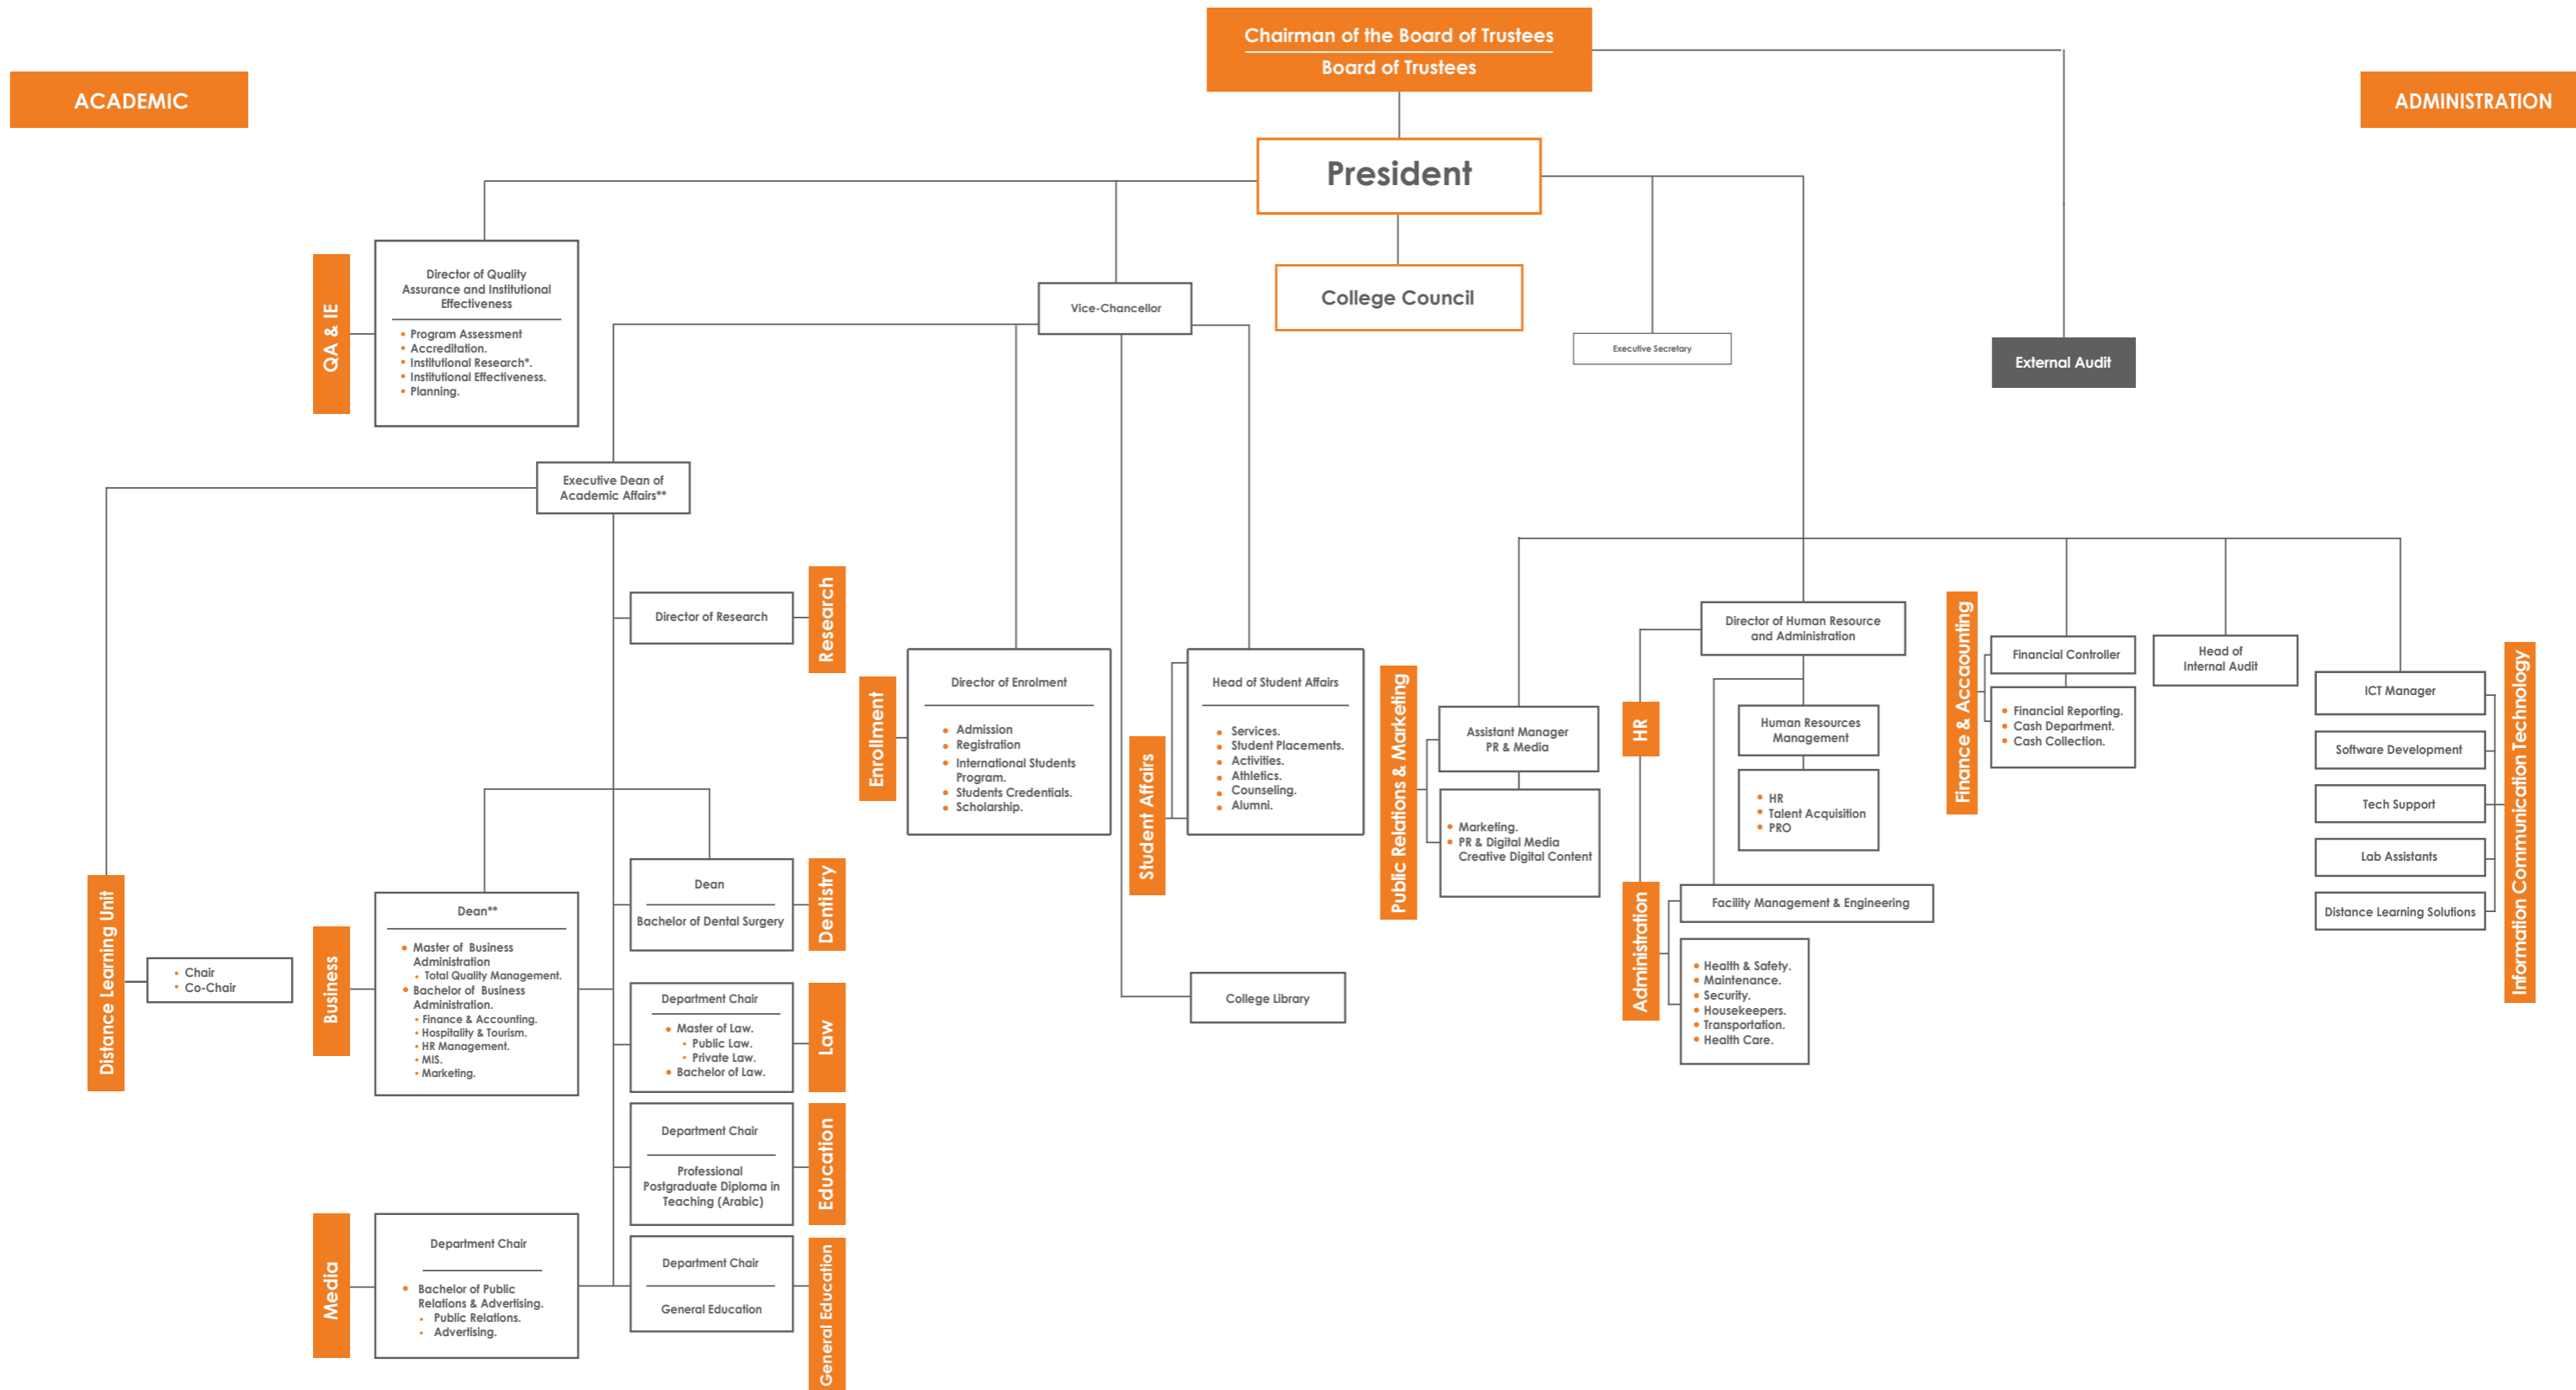

Organizational Chart

* Institutional Research refers to research activities carried out in the College by collecting and analyzing data concerning students, faculty and other educational faculties **Currently, these positions are vacant